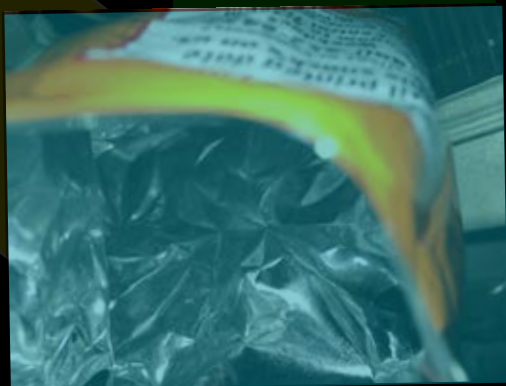

THE
RECYCLING
ROOM

The image features the text "THE RECYCLING ROOM" in a bold, white, sans-serif font, arranged in three lines. The text is set against a solid black background. Interspersed around and behind the text are numerous overlapping geometric shapes, primarily squares and rectangles, in three colors: bright yellow, vibrant green, and a medium blue. These shapes are oriented in various directions, some tilted, creating a dynamic and layered visual effect. The overall composition is modern and graphic.

PLASTIC AND

CANS

PAPER

OTHER

Rinse your
Cottons before
Men in the

OTHER

OTHER

THE RECYCLING ROOM