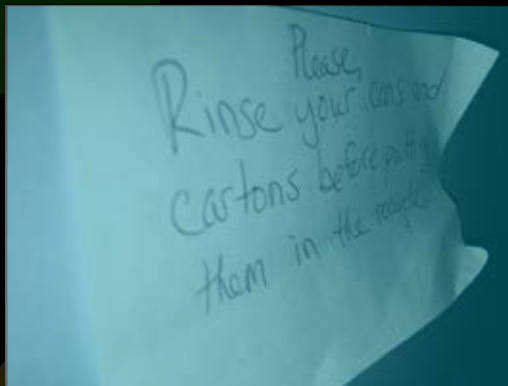

THE
RECYCLING
ROOM

The image features the text "THE RECYCLING ROOM" in a bold, white, sans-serif font, arranged in three lines. The text is set against a solid black background. Interspersed around and behind the text are numerous overlapping geometric shapes, primarily squares and rectangles, in three colors: bright yellow, vibrant green, and a medium blue. These shapes are oriented in various directions, some tilted, creating a dynamic and layered visual effect. The overall composition is modern and graphic.

PLASTIC AND

CANS

PAPER

OTHER

Rinse your
Cottons before
Men in the

OTHER

OTHER

THE RECYCLING ROOM