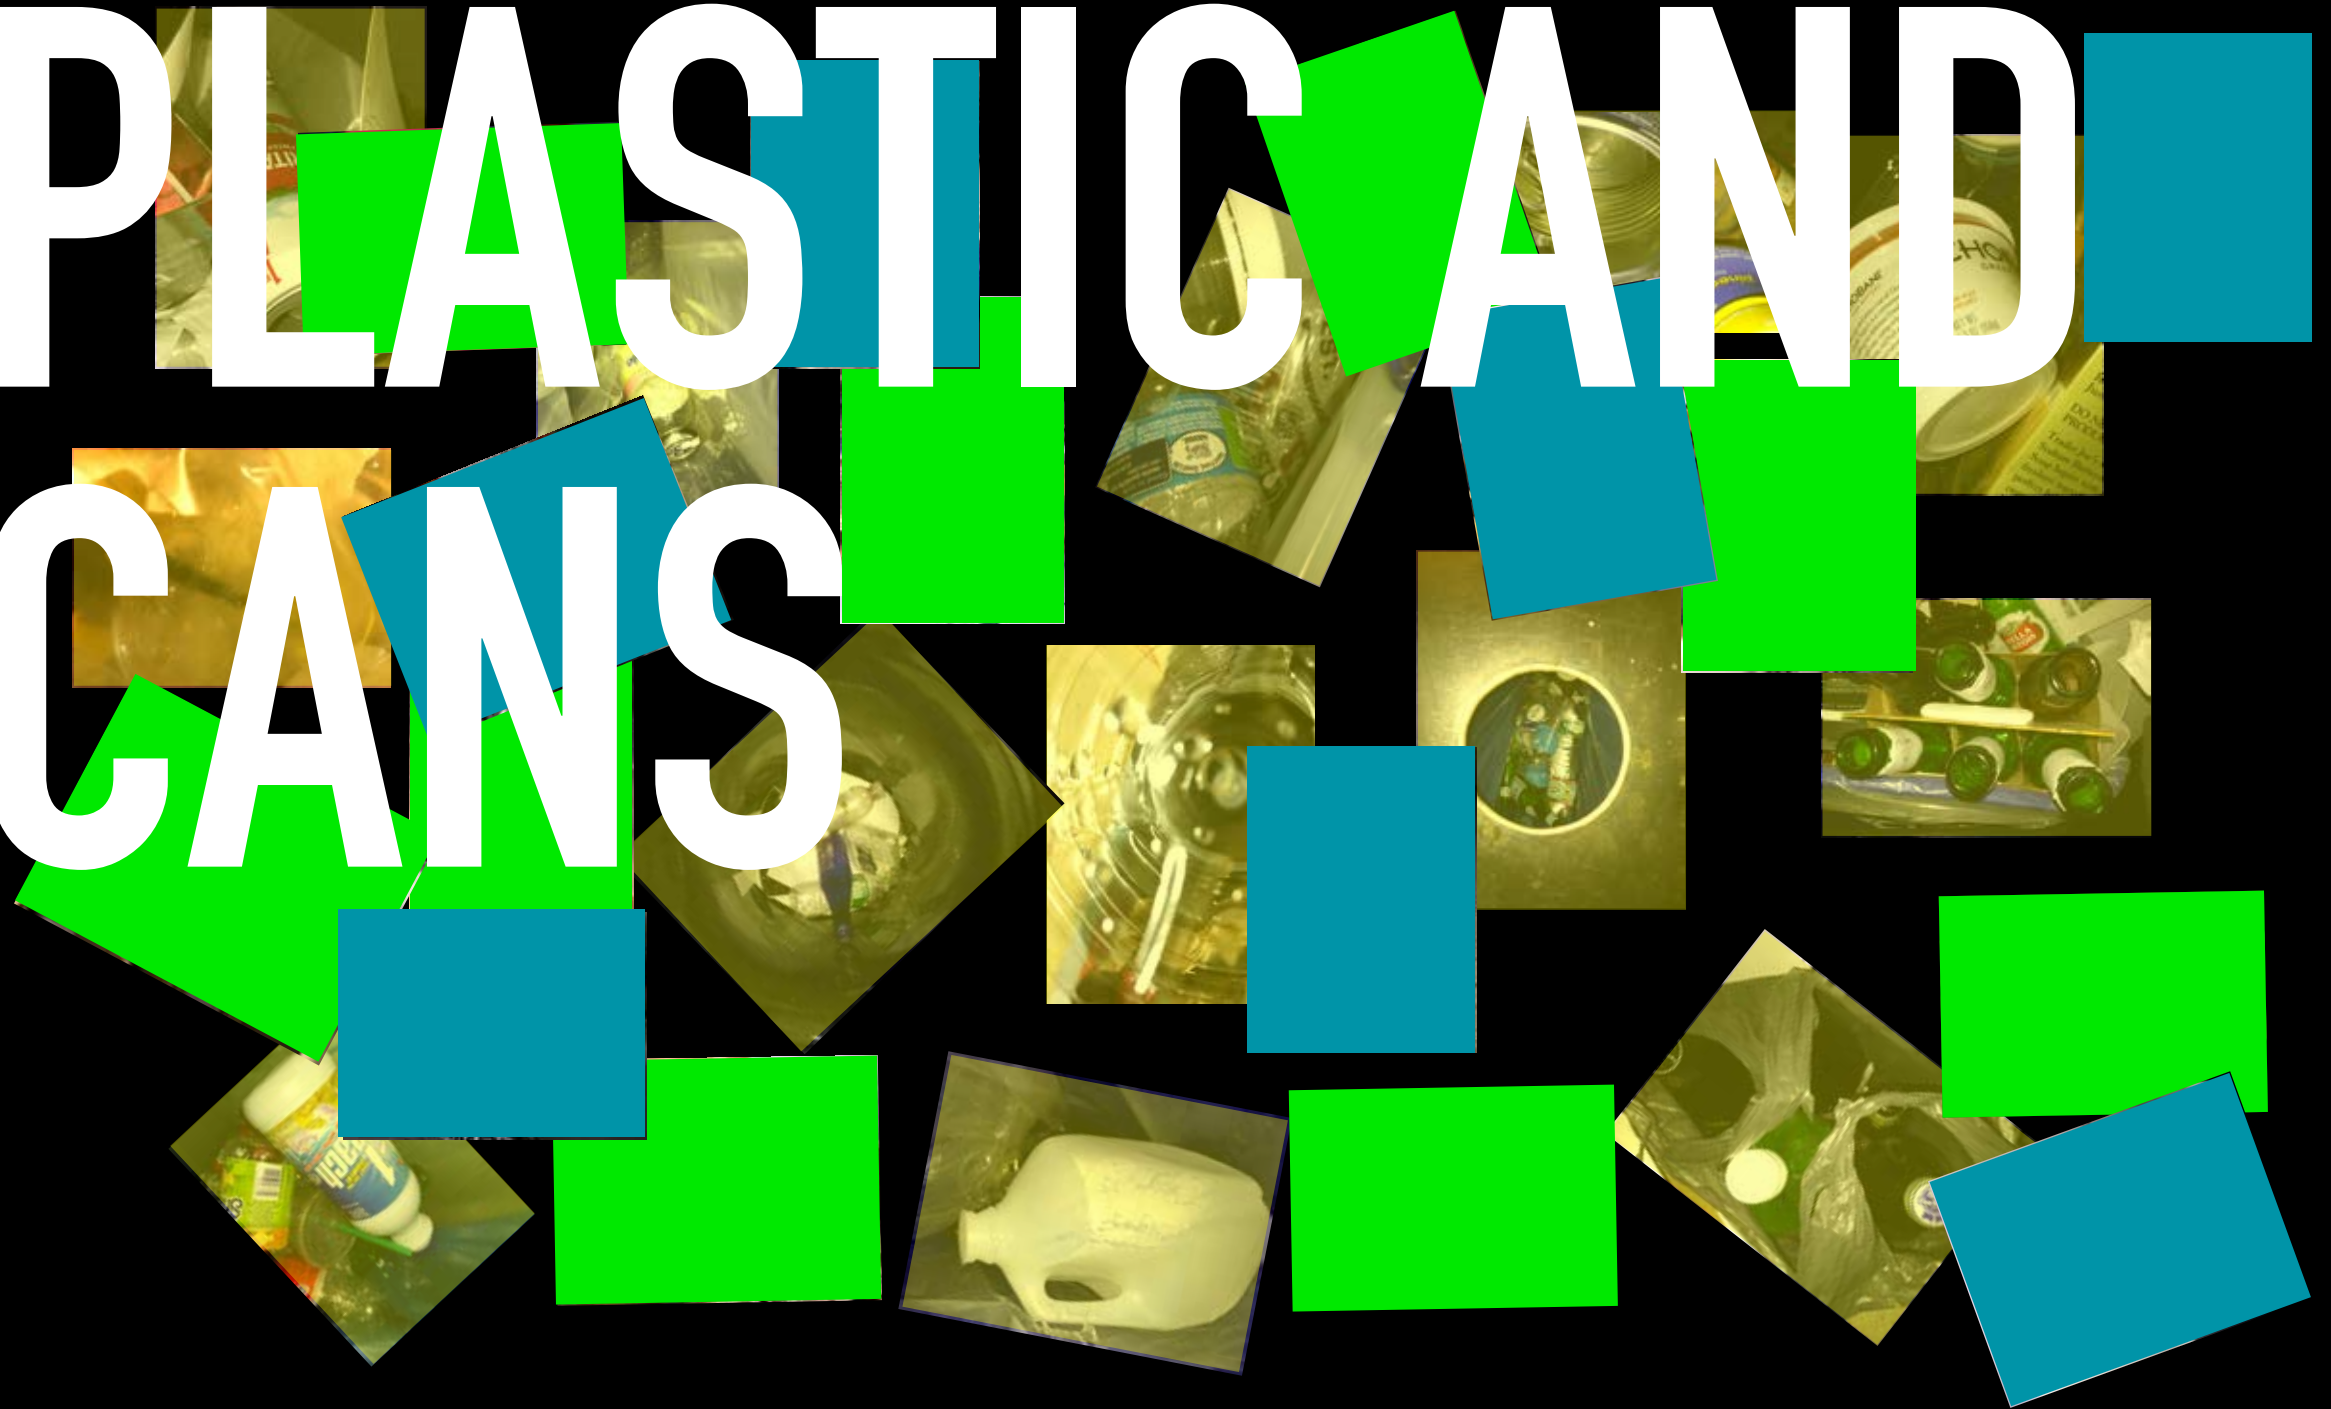

PLASTIC AND

CANS