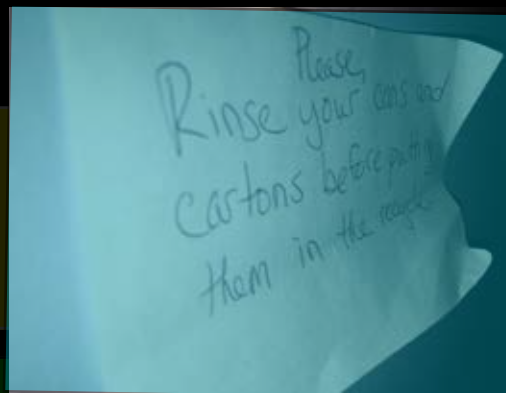

THE
RECYCLING
ROOM

The image features the text "THE RECYCLING ROOM" in a bold, white, sans-serif font, arranged in three lines. The text is set against a solid black background. Interspersed around and behind the text are numerous overlapping geometric shapes, primarily squares and rectangles, in three colors: bright yellow, vibrant green, and a medium blue. These shapes are oriented in various directions, some tilted, creating a dynamic and layered visual effect. The overall composition is modern and graphic.

PLASTIC AND

CANS

PAPER

OTHER

Rinse your
Cottons before
Men in the

OTHER

OTHER

THE RECYCLING ROOM